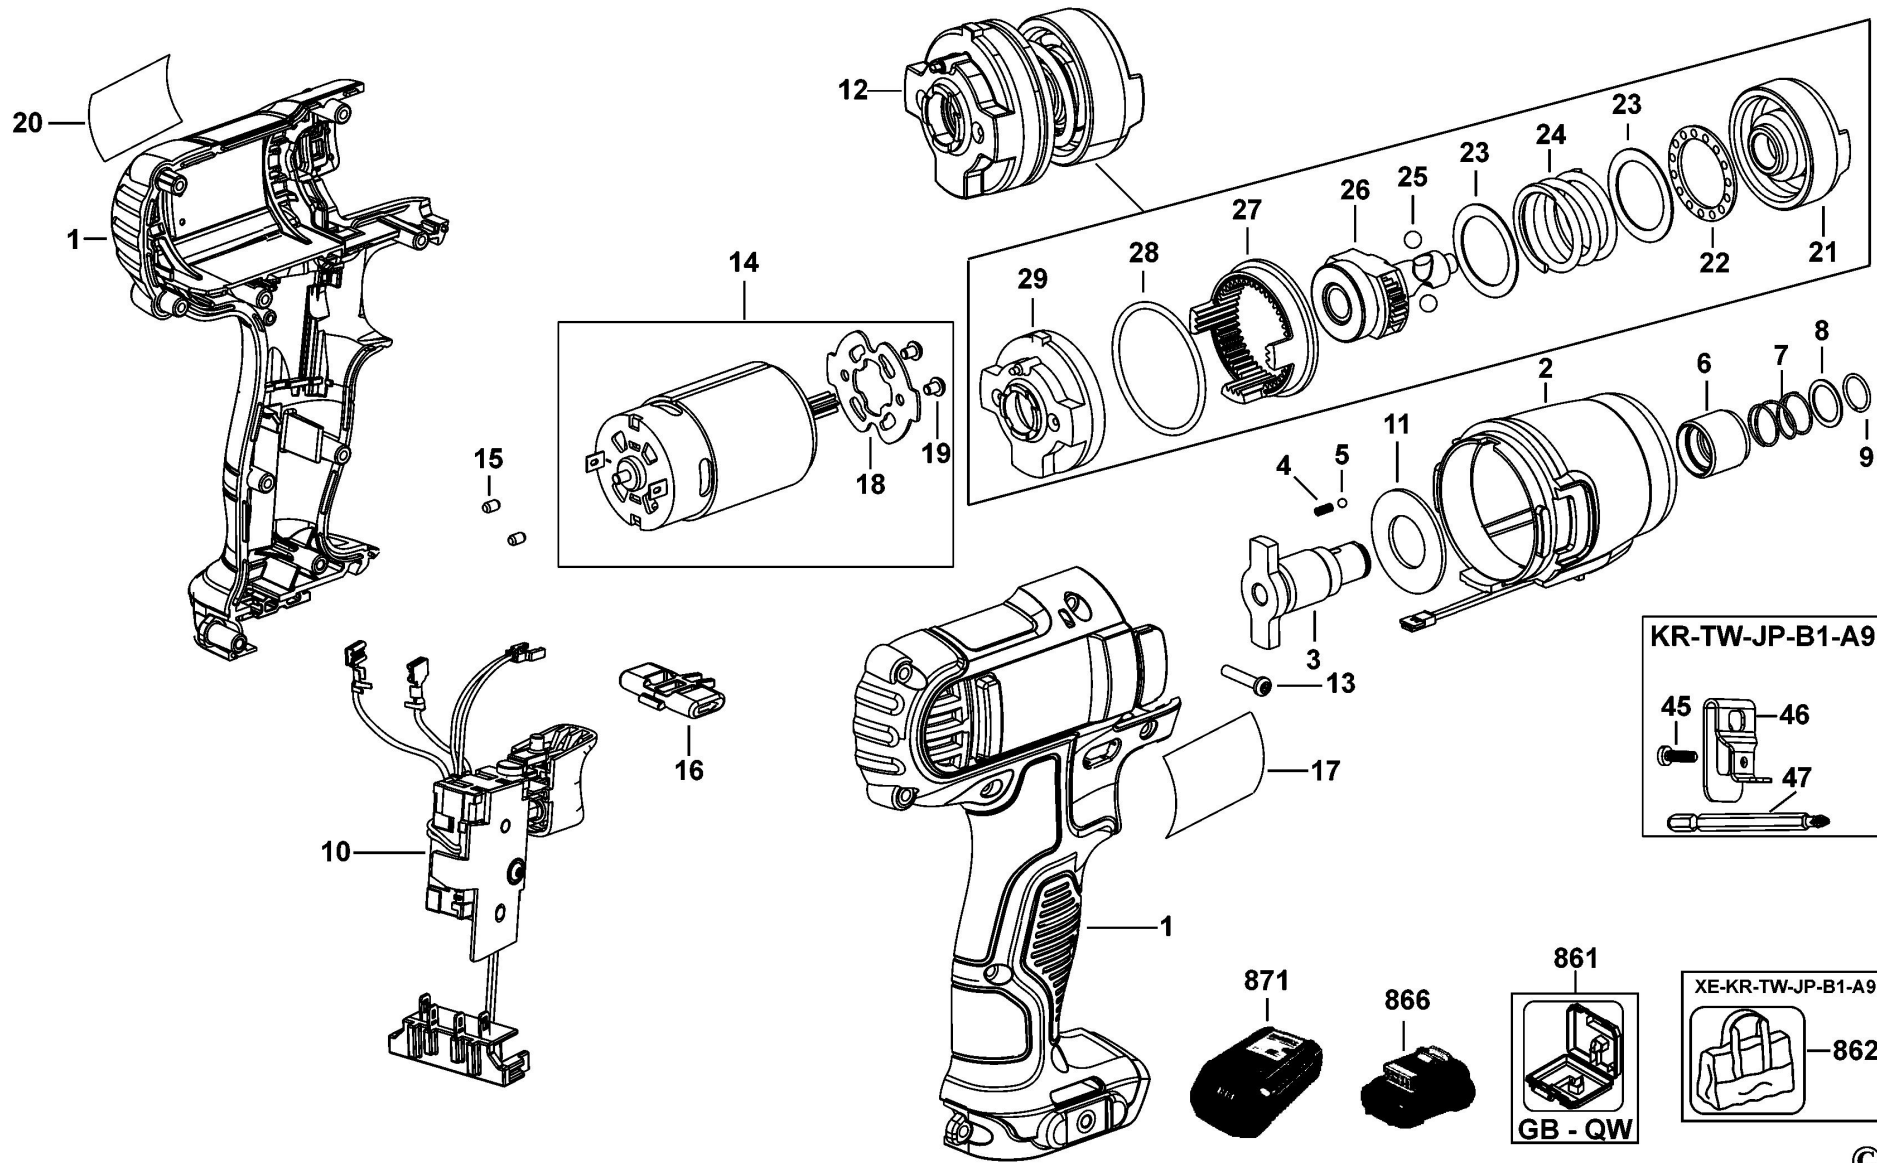

Parts List DCD710 CORDLESS DRILL 1

Item	Part Number	Qty	Part Description	General Description	Other Info	Repair Inst	Markets
1	N303381	1	SCREW			No	QW
2	N303699	1	CHUCK KEYLESS			No	QW
3	N034293	1	COLLAR			No	QW
4	N032525	1	ADJUSTER TORQUE			No	QW
5	N032418	1	SPRING			No	QW
6	N032524	1	WASHER			No	QW
7	N032368	1	HOUSING			No	QW
8	N032415	6	PIN.CONICAL			No	QW
9	N078596	1	SPINDLE SA			No	QW
10	N043820	1	FELT SEAL			No	QW
11	N032761	1	SLEEVE BEARING			No	QW
12	N034090	1	RETAINER			No	QW
13	N032377	1	LOCKING DEVICE			No	QW
14	N054706	1	ANVIL			No	QW
15	N042040	4	ROLLER			No	QW
16	N079008	1	CARRIER SA	3RD RED		No	QW
17	N079009	1	GEAR			No	QW
18	N030759	4	GEAR			No	QW
19	N030767	2	PIN			No	QW
20	N030766	1	HOUSING REAR			No	QW
21	N030761	1	PLATE			No	QW
22	N079010	1	GEAR			No	QW
23	N079016	1	CARRIER SA			No	QW
24	N030765	3	GEAR			No	QW
25	N079017	1	CARRIER SA			No	QW
26	N079018	1	GEAR			No	QW
27	N017243	3	GEAR			No	QW
28	N034093	1	PLATE			No	QW
29	326467-00	1	DETENT			No	QW
30	N031199	1	CLAMSHELL SET			No	QW
31	N037108	1	WIRE STEEL			No	QW
32	N037111	1	SELECTOR			No	QW

Parts List DCD710 CORDLESS DRILL 1

Item	Part Number	Qty	Part Description	General Description	Other Info	Repair Inst	Markets
33	N031603	2	RUBBER			No	QW
34	N168383	1	MOTOR SA		FROM	No	QW
34	N075847	1	MOTOR SA		D-CODE TO D-CODE 2012 21 2012 20	No	QW
35	N150081	1	PLATE		FROM	No	QW
35	N034382	1	PLATE		D-CODE TO D-CODE 2012 21 2012 20	No	QW
36	330024-54	2	SCREW			No	QW
37	N128489	1	BRAND LABEL			No	QW
38	N117899	1	RATING PLATE			No	QW
39	N017247	1	ACTUATOR FWD/REV			No	QW
40	682211-00	9	SCREW			No	QW
41	N168380	1	SWITCH SA		FROM	No	QW
41	1004714-19	1	MOTOR & SWITCH SA		D-CODE TO D-CODE 2012 21 2012 20	No	QW
42	N075843	1	TRANSMISSION SA			No	QW
45	N042665	1	SCREW			No	QW
46	N026657	1	HOOK			No	QW
861	N488394	1	KITBOX			No	QW
866	N394620	1	BATTERY 10.8V - 2.0AH - 21.6WH	DCB127-XJ	DCD710S2	No	QW
871	N385683	1	CHARGER 10.8V - 18V	DCB107	DCD710S2	No	QW